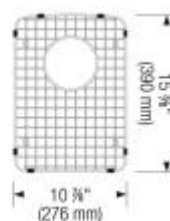

Stainless Steel Sink Grid
406491