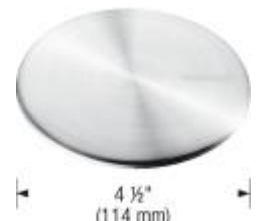

3 1/2" CapFlow strainer cover
Stainless steel (fits all BLA
strainers)
517666