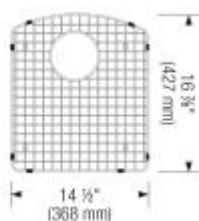

Stainless Steel Sink Grid
406490