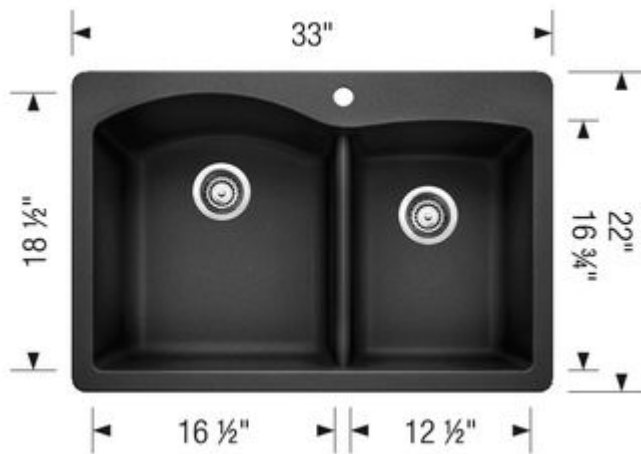

Non porous - dirt and bacteria cannot penetrate the surface of the sink

Rear-positioned drain holes maximize usable bowl and cabinet storage space

4 Additional knock-out holes for accessories

3 1/2" (90 mm) stainless steel strainers included

Topmount sink can be installed undermounted, clips #406251 sold separately

Limited Lifetime Warranty

Material / Colours

Available colours

White

Anthracite

Café

Truffle

Cinder

SILGRANIT®

Main bowl left

Item No. 401407

Spec sheets/DXF

Top View

Scope of supply

3 1/2" (90 mm) stainless steel strainers, template

Design tips

Width of base unit : 915 mm

Bowl depth: 9 1/2" (240 mm) / 8" (205 mm)

Depending on cabinet construction, a different cabinet size may be required. Consult the cabinet manufacturer

Faucets

BLANCO MAESTRO II
Chrome / Cinder
401466